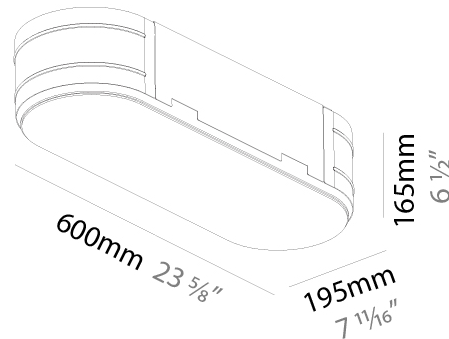

GENERAL

Series: Smoothy
Subseries: Smoothline
Brand: Prolicht
Division: Architectural
Mounting Type: Suspension
Mounting Location: Ceiling
Subcategory: Ambient

PHYSICAL

Shape: Oval
Length (mm): 930
Length (in): 36 5/8
Width (mm): 200
Width (in): 7 7/8
Height (mm): 120
Height (in): 4 3/4
Max. Overall Height (mm): 2120
Max. Overall Height (in): 82 1/2
Light Distribution: Direct
Weight (kg): 6.973
Weight (lbs): 15.34
Diffuser: PMMA - Opal or Micro-Prism
Fixture Finish: SSR / BKV / CWI / CRY / HAB / UFT / ITA / RUA / FTG / MYG / LOD / PUS / FRO / FUP / KIA / POP / BLS / SPG / MEY / GOH / GUM / CHC / COM / ABZ / JAG / OBR / MOS / ROR
Fixture Material: Extruded Aluminum / Steel
Cable Details: 2000mm / 78 3/4"

GENERAL

Series: Smoothy
Subseries: Smoothline
Brand: Prolicht
Division: Architectural
Mounting Type: Trimless
Mounting Location: Ceiling
Subcategory: Ambient

PHYSICAL

Shape: Oval
Length (mm): 600
Length (in): 23 5/8
Width (mm): 195
Width (in): 7 11/16
Depth (mm): 165
Depth (in): 6 1/2
Ceiling Thickness (mm): 10 / 12.5 / 15 / 25 / 30
Ceiling Thickness (in): 3/8 or 1/2 or 9/16 or 1 or 1 3/16
Min. Recessing Depth (mm): 180
Min. Recessing Depth (in): 7 1/16
Light Distribution: Direct
Weight (kg): 3.8
Weight (lbs): 7.6
Diffuser: PMMA - Opal
Fixture Material: Extruded Aluminum / Steel
Cut-out Measurements: 635mm / 25" x 230mm / 9 1/16"
Upon Request: Unique Sizes Unique Ceiling Thickness Unique Mounting Depth Spot Inserts

OPTICAL

RATINGS AND CERTIFICATIONS

Certified By: Certified for North American Standards
IP rating: IP20

PROJECT
TYPE
SPECIFIER
QUANTITY
DATE

635mm x 230mm
25" x 9 1/16"

10 | 12 1/2 | 15 | 25 | 30mm
3/8" | 1/2" | 9/16" | 1" | 3/16"