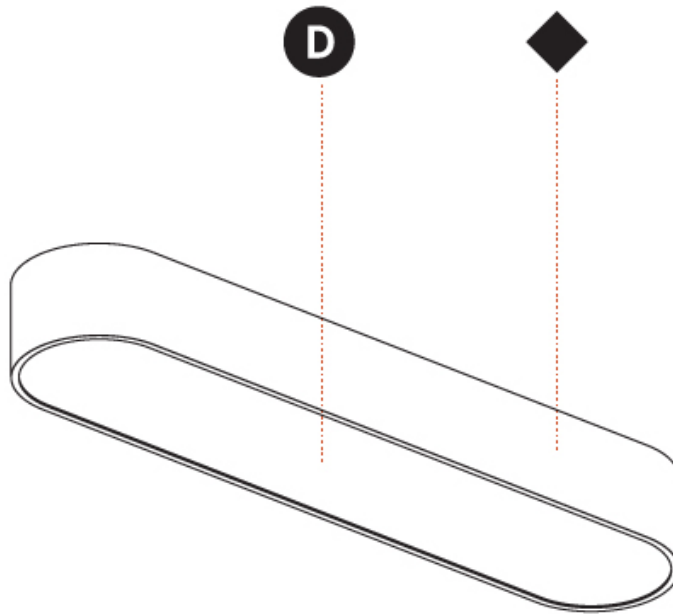

A32968-

PROJECT

TYPE

SPECIFIER

QUANTITY

DATE