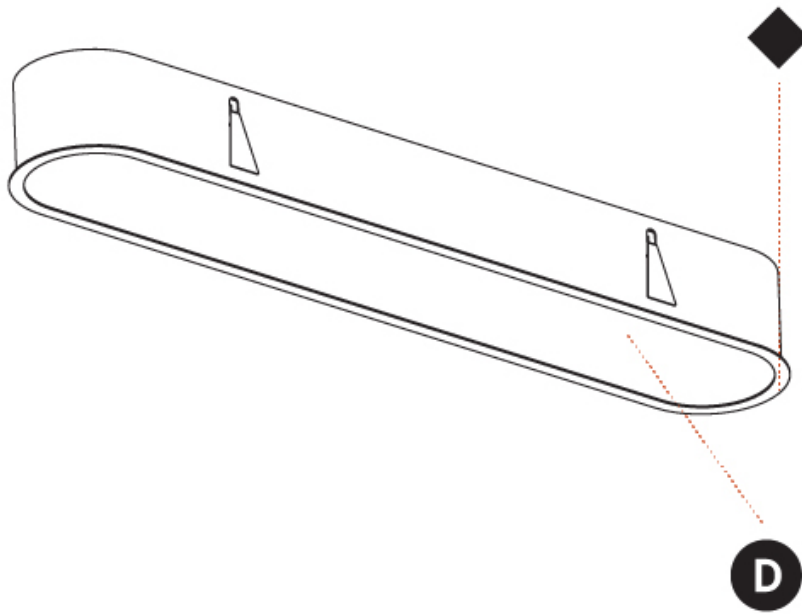

SMOOTHLINE RECESSED

A37757-

PROJECT _____

TYPE _____

SPECIFIER _____

QUANTITY _____

DATE _____