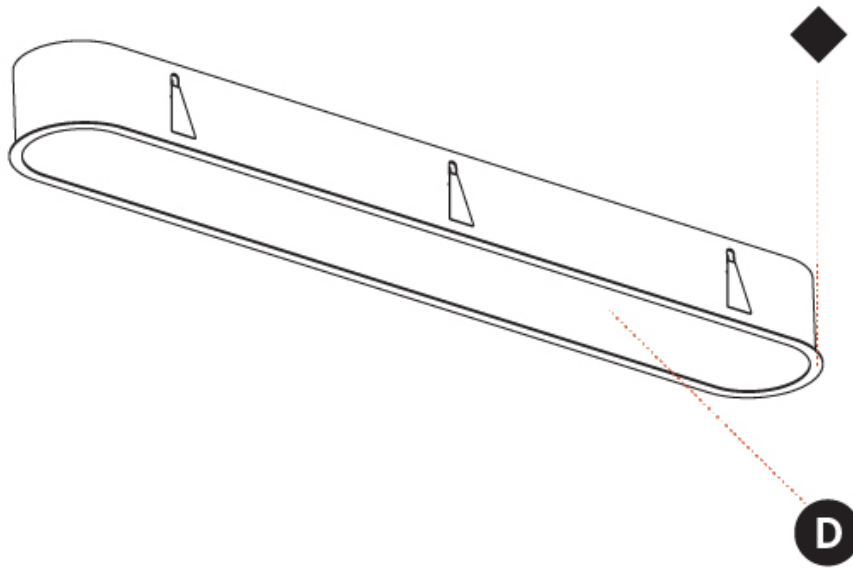

PROJECT
TYPE
SPECIFIER
QUANTITY
DATE

1535mm x 205mm
60 7/16" x 8 1/16"

10 - 25mm
3/8" - 1"

160mm
6 5/16"

SMOOTHLINE RECESSED

A37761-

PROJECT	_____
TYPE	_____
SPECIFIER	_____
QUANTITY	_____
DATE	_____

SMOOTHY COLOR FINISH CHART