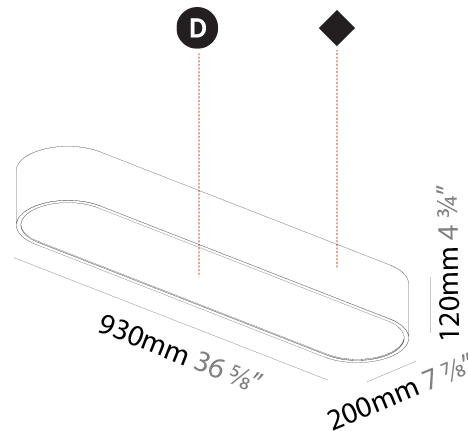

1. To build a product code in our configurator select the specify button on the base model # product page
2. To build a manual product code on this datasheet choose from the options listed below in blue font and add the suffix to the base model #

GENERAL

Series: Smoothy
Subseries: Smoothline
Brand: Prolicht
Division: Architectural
Mounting Type: Surface
Mounting Location: Ceiling
Subcategory: Ambient

PHYSICAL

Shape: Oval
Length (mm): 930
Length (in): 36 5/8
Width (mm): 200
Width (in): 7 7/8
Height (mm): 120
Height (in): 4 3/4
Light Distribution: Direct
Weight (kg): 5.108
Weight (lbs): 11.24
Diffuser: PMMA - Opal or Micro-Prism
Fixture Finish: SSR / BKV / CWI / CRY / HAB / UFT / ITA / RUA / FTG / MYG / LOD / PUS / FRO / FUP / KIA / POP / BLS / SPG / MEY / GOH / GUM / CHC / COM / ABZ / JAG / OBR / MOS / ROR
Fixture Material: Extruded Aluminum / Steel

ELECTRICAL

Lamp Type: LED (Zhaga Standard)
Input Wattage (W): 31.5
Total Output Wattage (W): 27
Dimming: Tri-Mode (Non-Dimming and Phase Dimming (120Vac only) and 0-10V Dimming)
Driver Included: Yes
Driver Location: Integrated
Driver Type: Constant Current - Universal
Driver Class: Class 2
Input Voltage (V): 120 - 277
Constant Current (MA): 500

LED

Color Temperature (°K): 3000 / 3500 / 4000
Max. Delivered Lumen (lm): 2190 / 2362 / 2410
CRI: >80 CRI
Lamp Life (hrs): 50000

OPTICAL

RATINGS AND CERTIFICATIONS

Certified By: Certified for North American Standards
IP rating: IP20